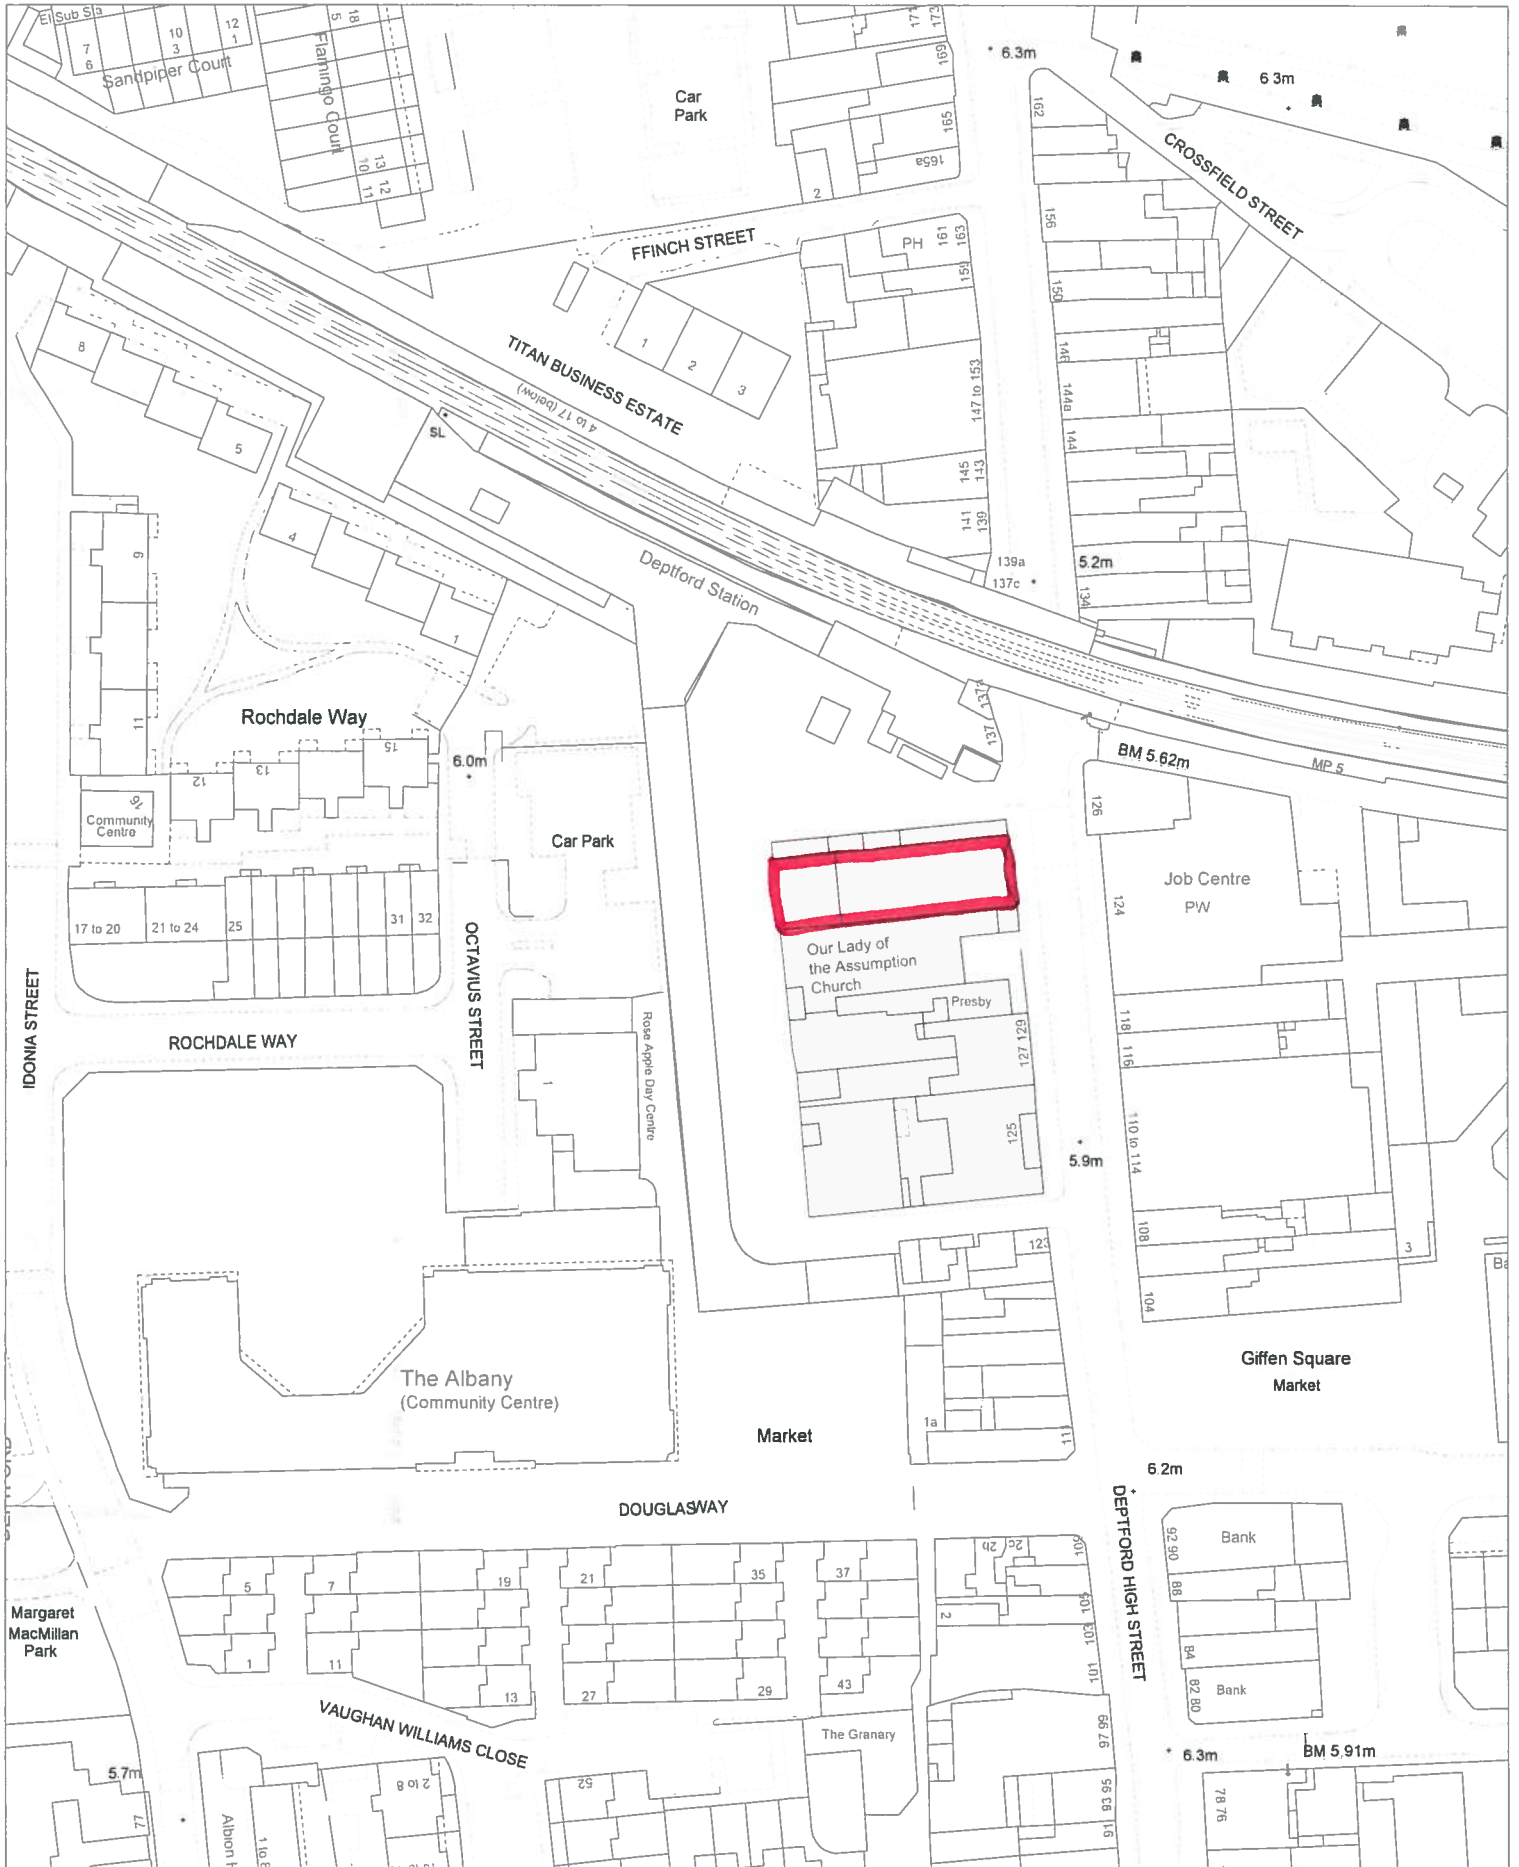

133 Deptford High Street

Scale: 1250
Base on the
Ordnance Survey map
Licence no: 100017710
London, SE6 4RU

Date: 19/05/16